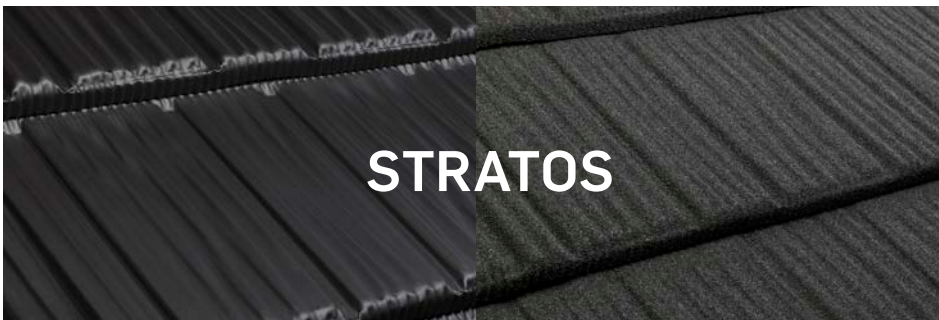

GERARD PROFILE NAMES

1. SMOOTH AND TEXTURED FINISH

Gerard name
HERITAGE

Closest Metrotile match
BOND

Gerard name
CLASSIC

Closest Metrotile match
CLASSIC

Gerard name
STRATOS

Closest Metrotile match
SHAKE

2. TEXTURED FINISH ONLY

Gerard name
SENATOR

Closest Metrotile match
ROYAL

Gerard name
MILANO

Closest Metrotile match
ANTICA