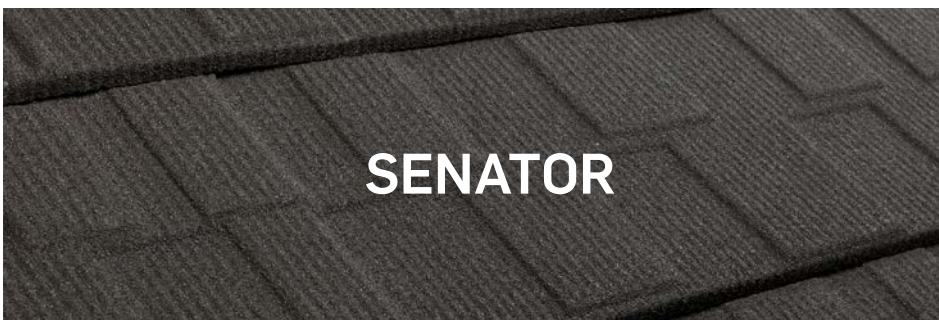

GERARD PROFILE NAMES

1. SMOOTH AND TEXTURED FINISH

Gerard name
HERITAGE

Closest Metrotile match
BOND

Gerard name
CLASSIC

Closest Metrotile match
CLASSIC

Gerard name
STRATOS

Closest Metrotile match
SHAKE

2. TEXTURED FINISH ONLY

Gerard name
SENATOR

Closest Metrotile match
ROYAL

Gerard name
MILANO

Closest Metrotile match
ANTICA