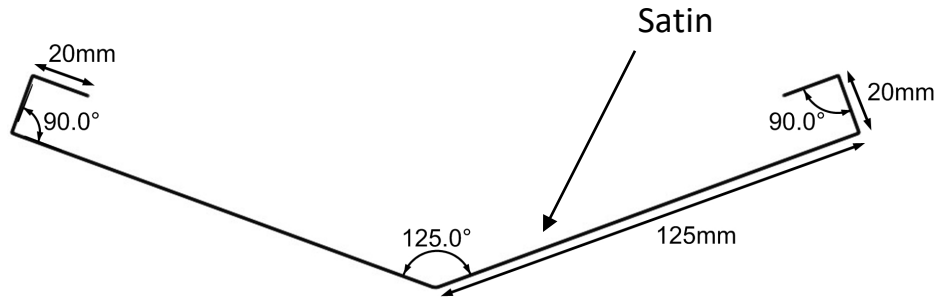

Product Specification Metal Tile Valley

116

Key	
Textured Only
Satin Only	~~~~~
Textured or Satin	o-o-o-o-o

Product Specifications:

Flat Sheet	330mm x 2000mm x .55
Press Programme	116. Metal Tile Valley
Fold sequence	