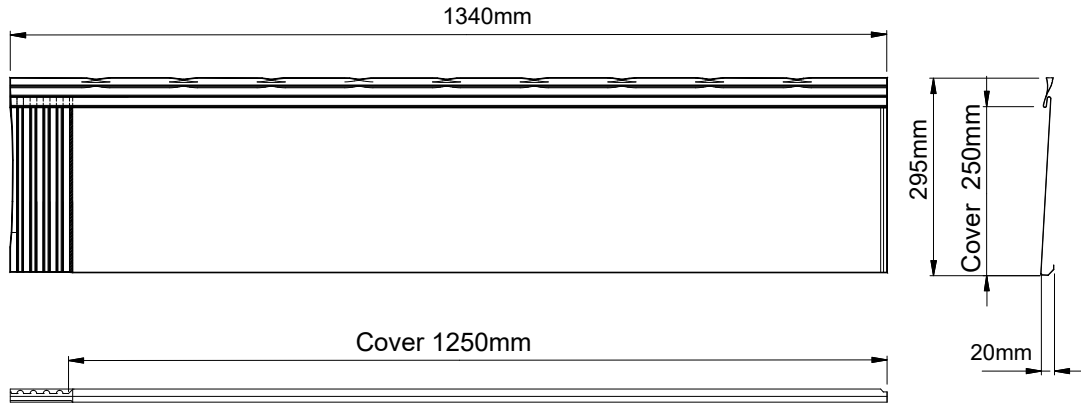

CALIBRE PANEL

Product Specification Detail On Battens

Date: 2024

NZ: gerardroofs.co.nz
customerservice@gerardroofs.co.nz

Code:
CF CAB_2008_PD_R01_02_2024

AUS: gerardroofs.com.au
info@gerardroofs.com.au

Overlap Detail