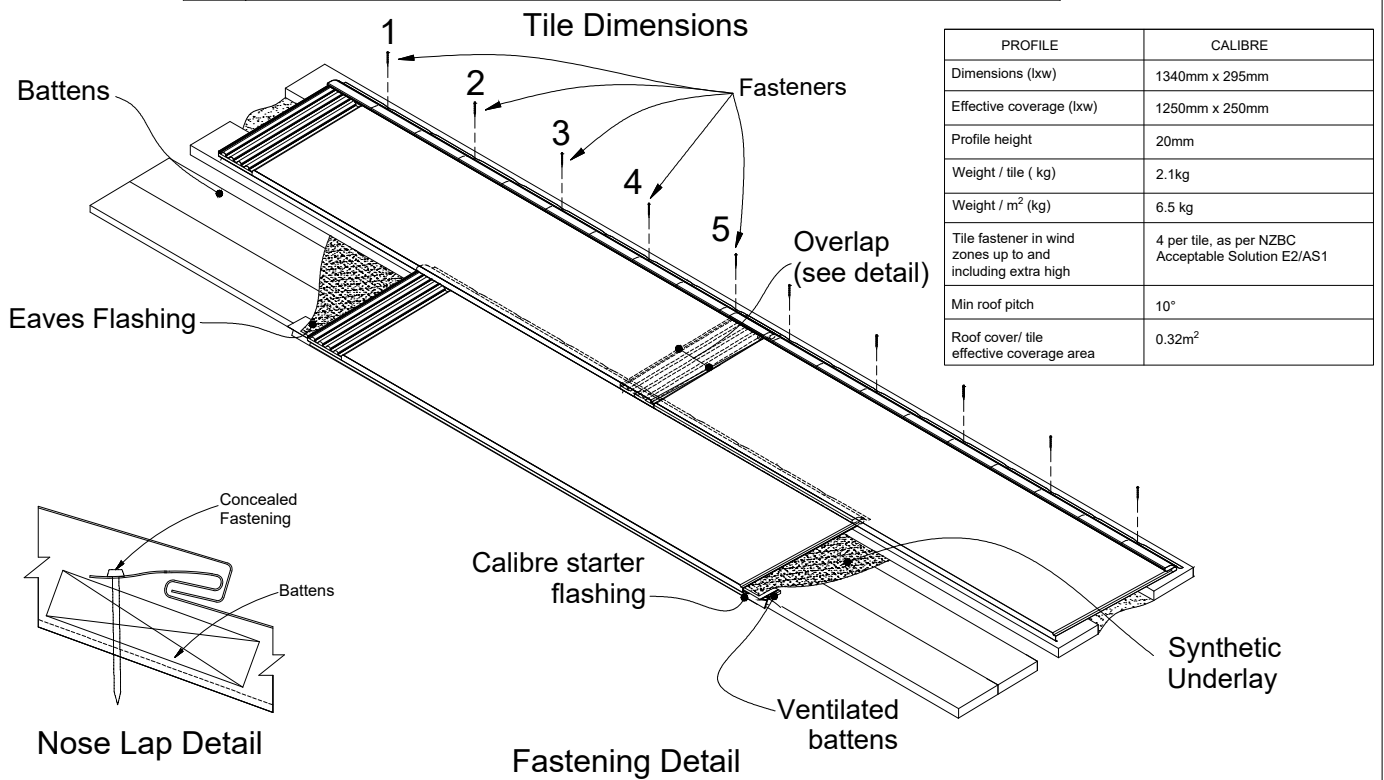

CALIBRE PANEL

Product Specification Detail On Battens

Date: 2024

NZ: gerardroofs.co.nz
customerservice@gerardroofs.co.nz

Code:
CF CAB_2008_PD_R01_02_2024

AUS: gerardroofs.com.au
info@gerardroofs.com.au

Overlap Detail